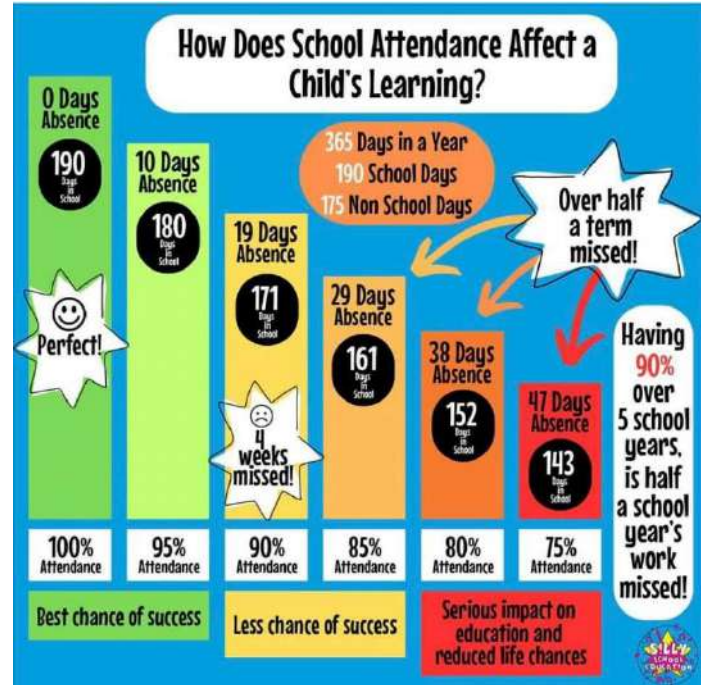

ENTRY: £1 ADULTS
KIDS FREE

BARN CROFT WINTER FAIR FUNDRAISER

JOIN US FOR SOME FESTIVE FUN

DECEMBER 7TH
12-3 PM
SEND QUIET TIME 11AM-12PM

GORGEOUS CAKES & BAKES
HOT CHOCOLATE, TEAS & COFFEE
ARTS, CRAFTS & GAMES
WILDLIFE GARDEN GROTTO
RAFFLE
KIDS' CHOIR & MUSIC

2 Brunel Road, E17 8SB

7TH DECEMBER 2024

BARN CROFT WINTER FAIR RAFFLE

TICKETS
1 STRIP = £3
4 STRIPS = £10

- BOTTLE OF BOTIVO OIL
- LENA WILD BESPOKE FACIAL
- INSTANT PRINT CAMERA
- GARDEN DESIGN BY ANNA MOTTURE
- VOUCHERS
- TRUE CRAFT COCKTAILS AT 56 PERKY BLENDERS
- ECHO DOT SMART SPEAKER
- BORROWED LIGHT HOUSEPLANT
- YOYO
- MINI PLAYER, HEADPHONES & VOUCHER
- LEGO SET
- BOOKS & STATIONERY
- VOUCHERS
- YONDER EAST OF BOEN
- ARTWORK BY ANGRY DAN, EMMA BOND, EMILY RAND
- TICKETS
- LONDON ZOO PICTUREHOUSE
- RIO CINEMA
- YOUNG V&A
- HENRY HOLLAND STUDIO VASE