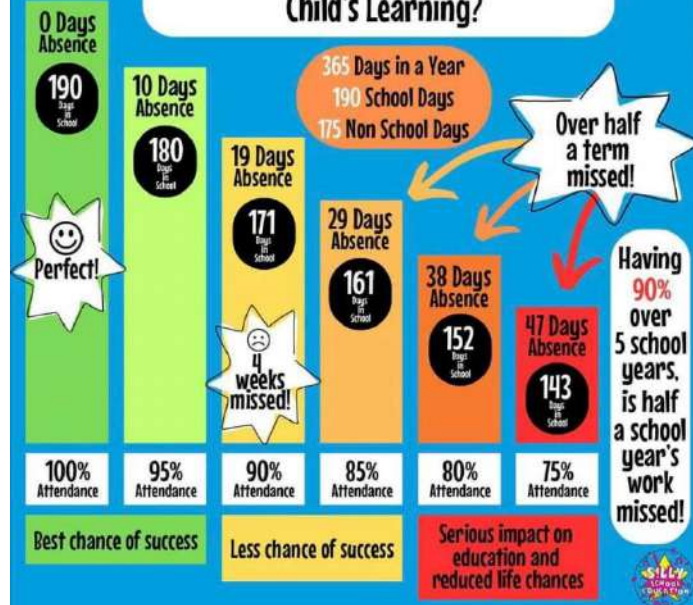

THE
TOGETHER SPACE

Award-winning inclusive **pop-up play events** for disabled and non-disabled children and their families

A Winter Celebration

15th December 2024, 10.30am - 1pm
Peterhouse Community Centre

Join us for the last Together Space event of 2024: a festive celebration of winter!

- Patchwork blanket-making with Creative Communities
- Cooking workshop with Cook Me A Story
- Winter 'wish stick' making with Art Forest School
- Wintery sensory den with Freeing Potential
- Inflatables, hot drinks and tuck shop
- There might even be a magic sprinkling of snow!

Head to our website to find out more and book tickets
www.thetogetherspace.co.uk

How Does School Attendance Affect a Child's Learning?

Christmas Holidays

23rd December '24
27th December
30th December
2nd-3rd January '25
Woodford Wells Club
(Woodford Green, IG8 0NL)
Available for ages 3-12

CAMP WILD

Ages 5-12: 8:30-5:30pm*
Ages 3-4: 8:30-12:30 / 1-5pm*
*8:30-9:30 drop off 4:30-5:30 pick up
Extended 8-6pm available

BOOK ONLINE
www.Camp-Wild.co.uk
07414 274 015
info@camp-wild.co.uk
£37.95/d / £159.95wk (ages 5-12)

Camp Cubs
£27.95/d / £124.95wk (ages 3-4)
info@camp-cubs.co.uk
Childcare Vouchers Accepted
OFSTED Registered